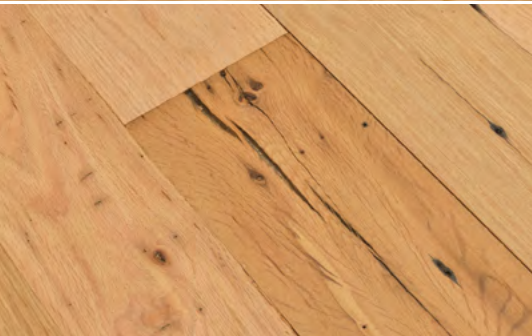

HKS RECLAIMED

TEXAS

Eiche Landhausdielen aus Altholz 2-Schicht

16 mm mit 4 mm Eiche Nuttschicht,
Trägerplatte Birke Multiplex,
rundum Nut und Feder,
umlaufende Fase,
fallende Breiten und Längen.

Fischgrät und Chevron auf Anfrage.

Parquet en vieux chêne recyclé Lame 2-plis

16 mm avec 4 mm de parement chêne,
support bouleau multiplex,
rainures et languettes tout autour,
4 chanfreins (GO4),
largeurs et longueurs variables.

Bâton rompu et Point de Hongrie sur
demande.

Reclaimed oak plankwood flooring 2-ply engineered flooring

16 mm with 4 mm oak top layer,
base birch plywood,
tongue and groove 4 sides,
4 side micro bevel (GO4),
random widths and lengths.

Herringbone and hungarian point on
request.