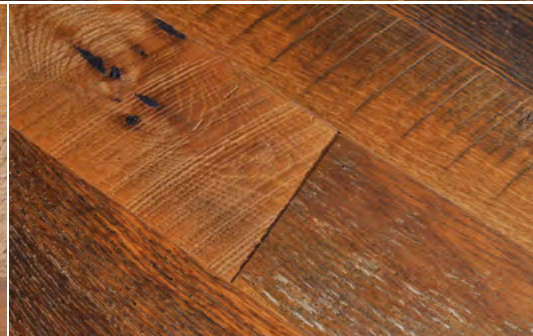

HKS RECLAIMED

TEXAS

Eiche Landhausdielen aus Altholz 2-Schicht

16 mm mit 4 mm Eiche Nuttschicht,
Trägerplatte Birke Multiplex,
rundum Nut und Feder,
umlaufende Fase,
fallende Breiten und Längen.

Fischgrät und Chevron auf Anfrage.

Parquet en vieux chêne recyclé Lame 2-plis

16 mm avec 4 mm de parement chêne,
support bouleau multiplex,
rainures et languettes tout autour,
4 chanfreins (GO4),
largeurs et longueurs variables.

Bâton rompu et Point de Hongrie sur
demande.

Reclaimed oak plankwood flooring 2-ply engineered flooring

16 mm with 4 mm oak top layer,
base birch plywood,
tongue and groove 4 sides,
4 side micro bevel (GO4),
random widths and lengths.

Herringbone and hungarian point on
request.